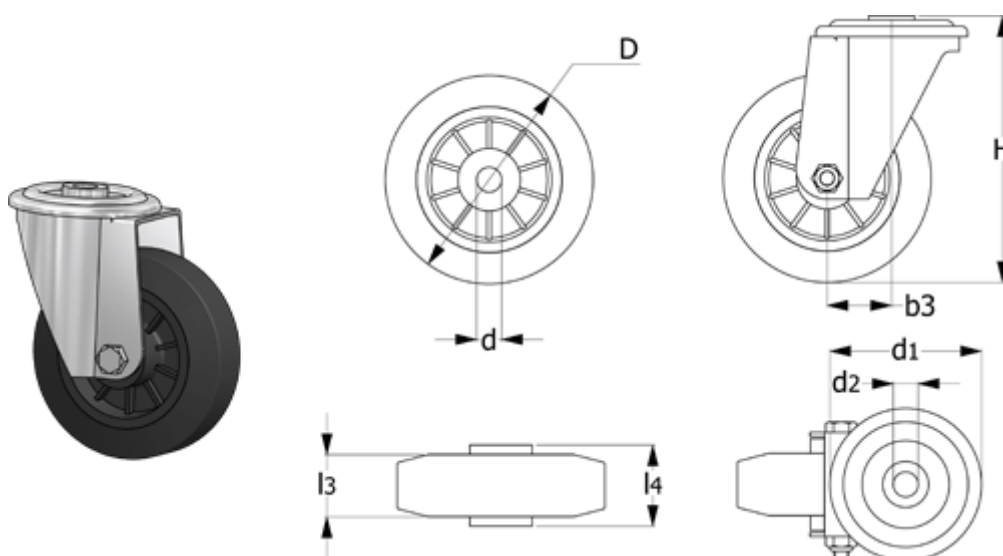

Data Sheet

Article number: 2314449701

Description: E+G rubber wheel 449701
RE.E2-080-FBL turning plate u/bremse

Measures

b3	= 39
Code	= 449701
d	= 12
D	= 80
d1	= 73
d2	= 12
Dynamic load (N)	= 650
g	= 550

H	= 107
l3	= 25
l4	= 39
Rolling resistance (N)	= 500
Type	= RE.E2-080-FBL